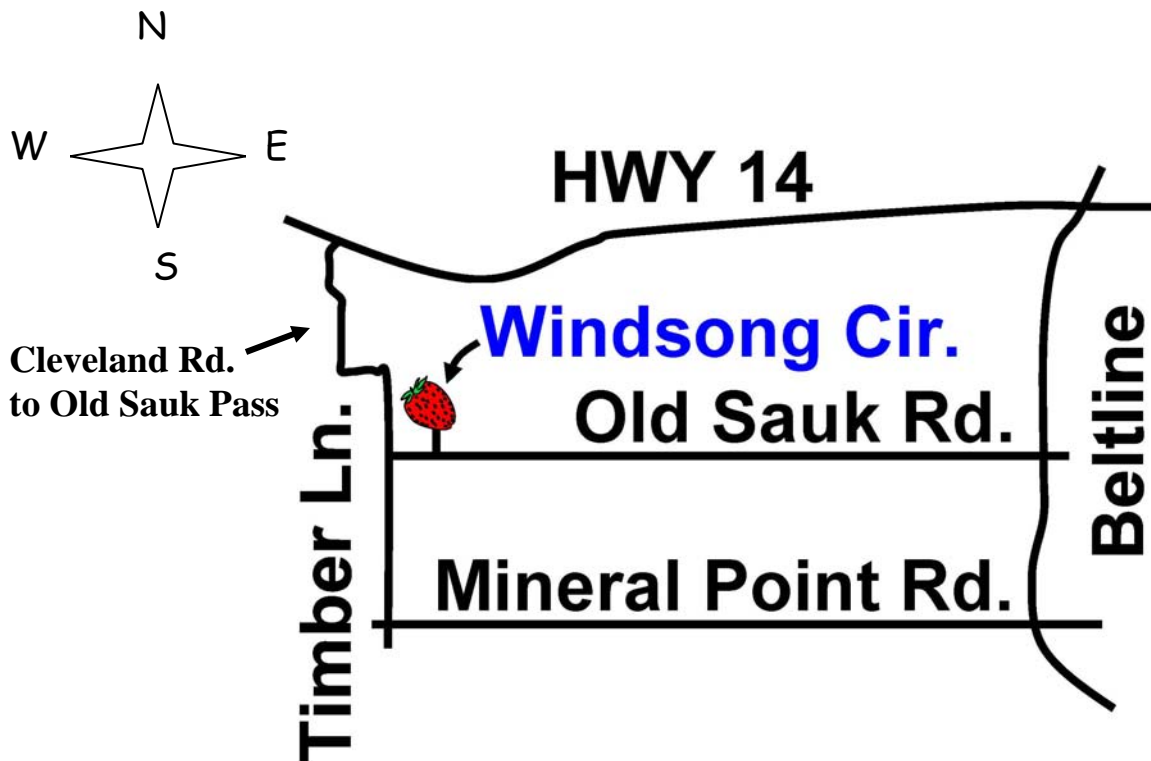

Directions to Berry Hill Farm

From Madison/Sauk City: Exit 253 off of HWY 12 (west side of Madison) onto Old Sauk Road. Head west 3.7 miles. Berry Hill Farm is at the intersection of Old Sauk Road and Windsong Circle.

From Cross Plains: HWY 14 east to right (south) onto Cleveland Road. Left onto Old Sauk Pass Road which turns into Timber lane. Left onto Old Sauk Road. Left onto Windsong Circle.

Contact information:

Phone: 608 833-3540

Address: 4047 Windsong Circle, Verona, WI 53593